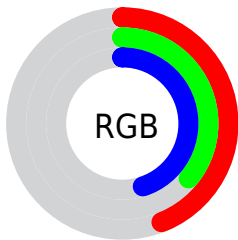

Distribution

- Red (44%)
- Green (36%)
- Blue (45%)