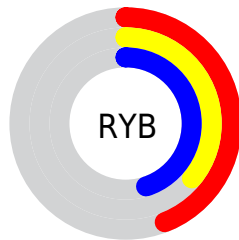

- Red (44%)
- Yellow (36%)
- Blue (45%)