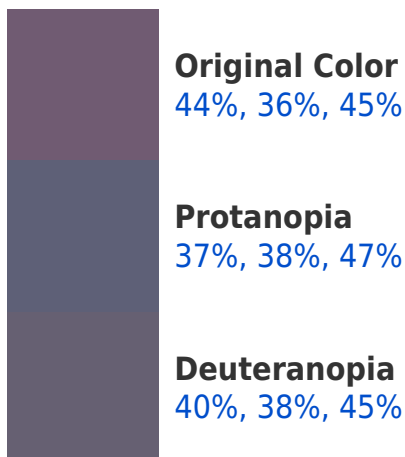

Color Blindness Simulation

Color vision deficiency is a very complex topic, and I could not describe the different causes any better than Wikipedia does, so if you want to learn more, you should check out their [article about color blindness](#).

Dichromacy