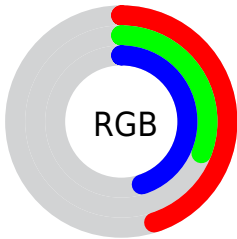

Distribution

Red (45%)

Green (31%)

Blue (45%)