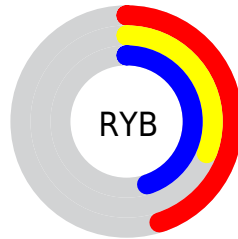

# Details

The RGBPercent color **45%, 31%, 45%** is a dark color, and the websafe version is hex **663366**. A complement of this color would be **31%, 45%, 31%**, and the grayscale version is **37%, 37%, 37%**.

A 20% lighter version of the original color is **66%, 51%, 65%**, and **26%, 13%, 26%** is the 20% darker color. If you saturate the color by 10%, you get **45%, 27%, 45%**, and if you desaturate by 10%, it is **45%, 36%, 45%**.

# Distribution

Red (45%)

Green (31%)

Blue (45%)

Red (45%)

Yellow (31%)

Blue (45%)

Cyan (0%)