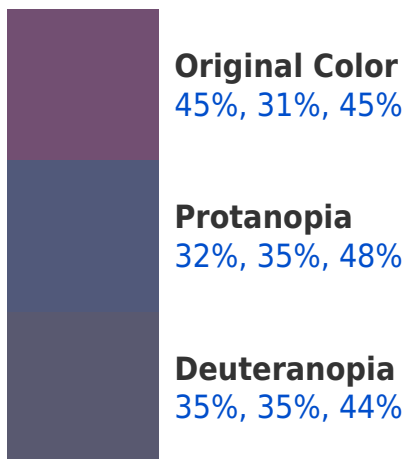

# Black Background

This preview shows how the RGBPercent color 45%, 31%, 45% looks on a black background.

# RGBPercent 45%, 31%, 45%

## Background

This preview shows how black text looks on a background with the RGBPercent color 45%, 31%, 45%.

This preview shows how white text looks on a background with the RGBPercent color 45%, 31%, 45%.

## Dichromacy

**Tritanopia**  
44%, 33%, 35%