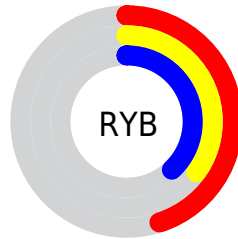

- Red (45%)
- Yellow (35%)
- Blue (38%)