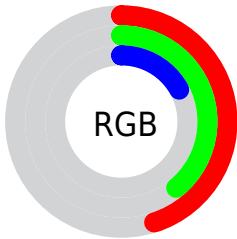

Distribution

- Red (45%)
- Green (39%)
- Blue (17%)