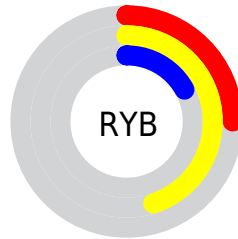

- Red (25%)
- Yellow (45%)
- Blue (17%)