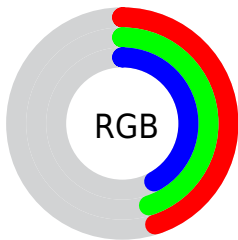

Distribution

- Red (45%)
- Green (45%)
- Blue (42%)