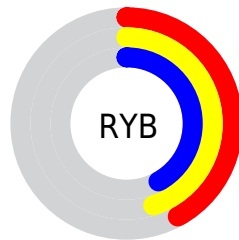

- Red (42%)
- Yellow (45%)
- Blue (42%)