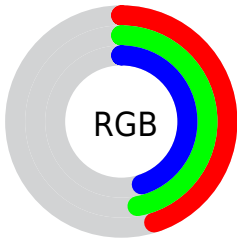

Distribution

Red (45%)

Green (47%)

Blue (45%)