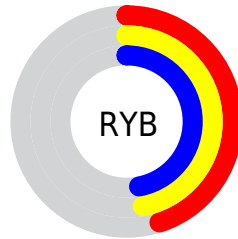

Details

The RGBPercent color **45%, 47%, 45%** is a dark color, and the websafe version is hex **666666**. A complement of this color would be **47%, 45%, 47%**, and the grayscale version is **46%, 46%, 46%**.

A 20% lighter version of the original color is **65%, 67%, 65%**, and **26%, 28%, 26%** is the 20% darker color. If you saturate the color by 10%, you get **40%, 47%, 40%**, and if you desaturate by 10%, it is **50%, 47%, 50%**.

Distribution

Red (45%)

Green (47%)

Blue (45%)

Red (45%)

Yellow (47%)

Blue (47%)

Cyan (4%)

49%, 46%, 45%

Rectangle

The Rectangle color scheme consists of four colors that form a rectangle on the color wheel.

45%, 47%, 45%

44%, 47%, 47%

48%, 46%, 48%

49%, 45%, 46%

Sweetspot