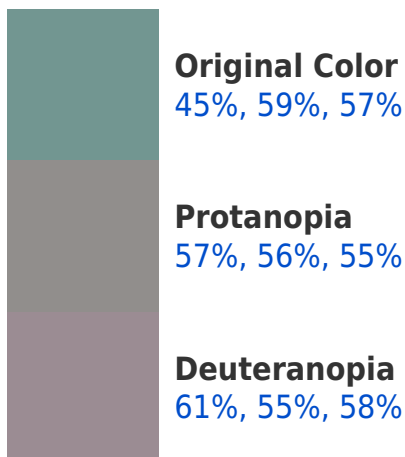

# RGBPercent 45%, 59%, 57%

## Background

This preview shows how black text looks on a background with the RGBPercent color 45%, 59%, 57%.

This preview shows how white text looks on a background with the RGBPercent color 45%, 59%, 57%.

## Dichromacy

**Tritanopia**  
46%, 58%, 63%

# Trichromacy

**Original Color**

45%, 59%, 57%

**Protanomaly**

53%, 57%, 56%

**Deuteranomaly**

55%, 56%, 58%

**Tritanomaly**