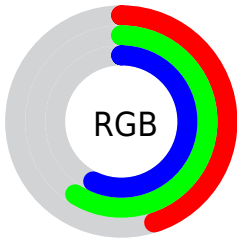

Distribution

- Red (45%)
- Green (59%)
- Blue (57%)