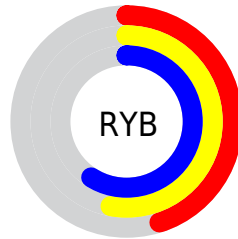

- Red (45%)
- Yellow (53%)
- Blue (59%)