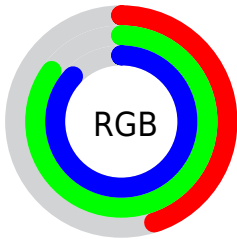

Distribution

- Red (45%)
- Green (85%)
- Blue (87%)