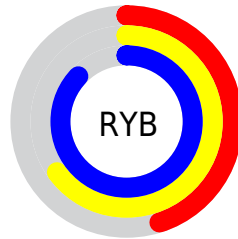

- Red (45%)
- Yellow (65%)
- Blue (87%)