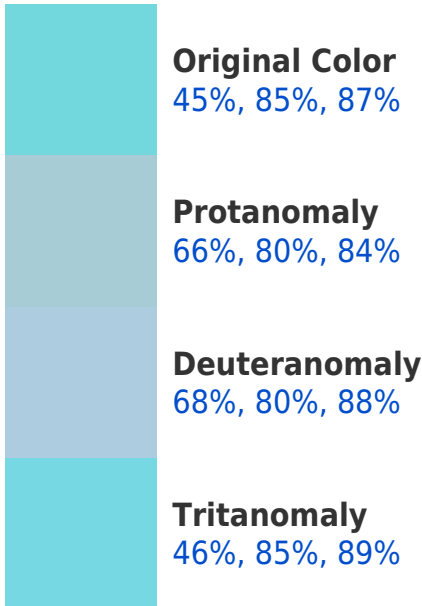

## Background

This preview shows how black text looks on a background with the RGBPercent color 45%, 85%, 87%.

This preview shows how white text looks on a background with the RGBPercent color 45%, 85%, 87%.

# Color Blindness Simulation

Color vision deficiency is a very complex topic, and I could not describe the different causes any better than Wikipedia does, so if you want to learn more, you should check out their [article about color blindness](#).

## Dichromacy

**Tritanopia**  
46%, 84%, 91%

# Trichromacy