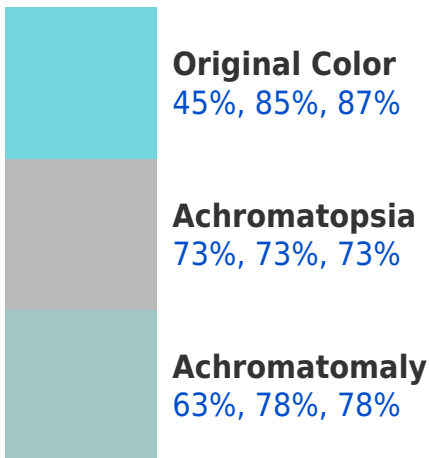

## Background

This preview shows how black text looks on a background with the RGBPercent color 45%, 85%, 87%.

This preview shows how white text looks on a background with the RGBPercent color 45%, 85%, 87%.

## Dichromacy

**Tritanopia**  
46%, 84%, 91%

# Trichromacy

# Monochromacy