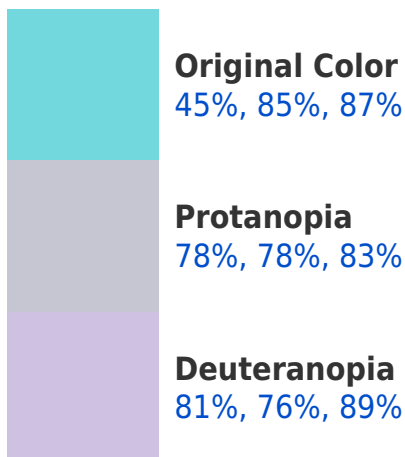

# RGBPercent 45%, 85%, 87%

## Background

This preview shows how black text looks on a background with the RGBPercent color 45%, 85%, 87%.

This preview shows how white text looks on a background with the RGBPercent color 45%, 85%, 87%.

# Color Blindness Simulation

Color vision deficiency is a very complex topic, and I could not describe the different causes any better than Wikipedia does, so if you want to learn more, you should check out their [article about color blindness](#).

## Dichromacy

**Tritanopia**  
46%, 84%, 91%