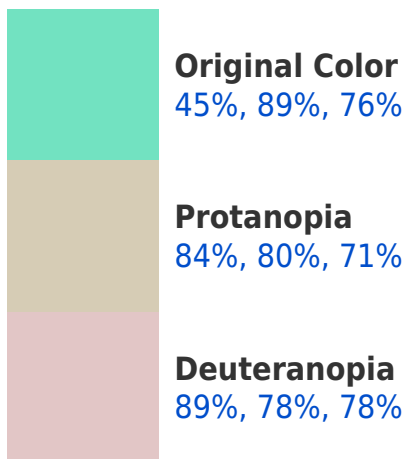

# Black Background

This preview shows how the RGBPercent color 45%, 89%, 76% looks on a black background.

# RGBPercent 45%, 89%, 76%

## Background

This preview shows how black text looks on a background with the RGBPercent color 45%, 89%, 76%.

This preview shows how white text looks on a background with the RGBPercent color 45%, 89%, 76%.

## Dichromacy

**Tritanopia**  
50%, 87%, 93%