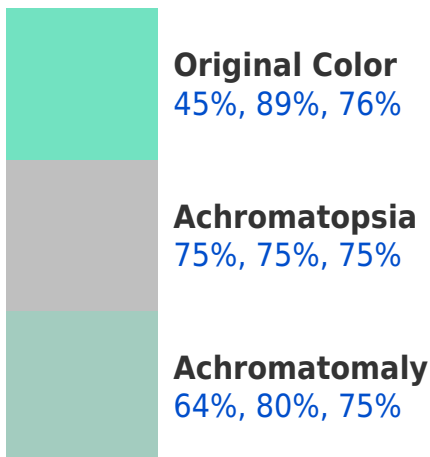

## Background

This preview shows how black text looks on a background with the RGBPercent color 45%, 89%, 76%.

This preview shows how white text looks on a background with the RGBPercent color 45%, 89%, 76%.

## Dichromacy

**Tritanopia**  
50%, 87%, 93%

# Trichromacy

# Monochromacy