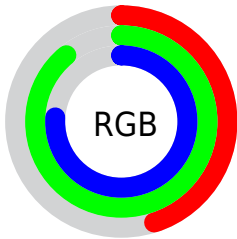

Distribution

- Red (45%)
- Green (89%)
- Blue (76%)