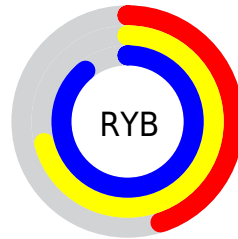

- Red (45%)
- Yellow (71%)
- Blue (89%)