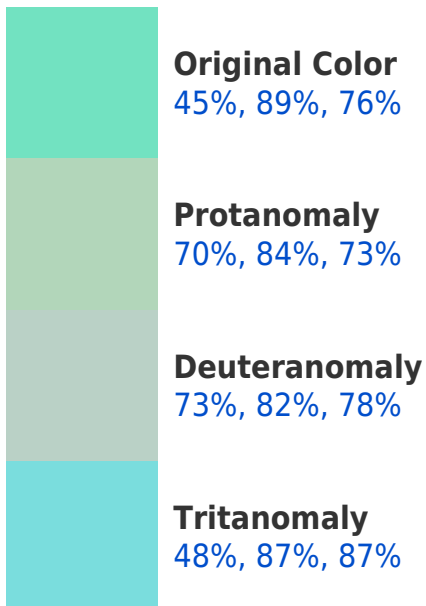

## Background

This preview shows how black text looks on a background with the RGBPercent color 45%, 89%, 76%.

This preview shows how white text looks on a background with the RGBPercent color 45%, 89%, 76%.

# Color Blindness Simulation

Color vision deficiency is a very complex topic, and I could not describe the different causes any better than Wikipedia does, so if you want to learn more, you should check out their [article about color blindness](#).

## Dichromacy

**Tritanopia**  
50%, 87%, 93%

# Trichromacy