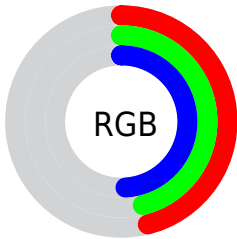

Distribution

Red (46%)

Green (46%)

Blue (49%)