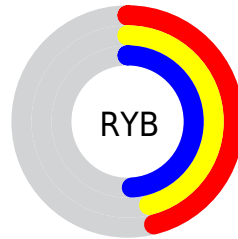

Details

The RGBPercent color **46%, 46%, 49%** is a dark color, and the websafe version is hex **666666**. A complement of this color would be **49%, 49%, 46%**, and the grayscale version is **46%, 46%, 46%**.

A 20% lighter version of the original color is **66%, 66%, 70%**, and **27%, 27%, 30%** is the 20% darker color. If you saturate the color by 10%, you get **41%, 41%, 49%**, and if you desaturate by 10%, it is **51%, 51%, 49%**.

Distribution

Red (46%)

Green (46%)

Blue (49%)

Red (46%)

Yellow (46%)

Blue (49%)

Cyan (6%)