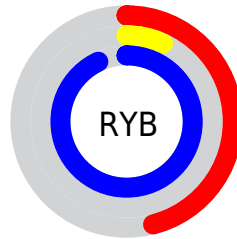

- Red (46%)
- Yellow (7%)
- Blue (93%)