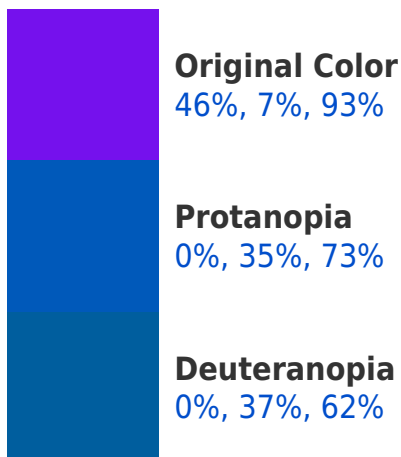

11%, 93%, 7%

47%, 42%, 45%

72%, 0%, 39%

22%, 0%, 12%

Previews

White Background

This preview shows how the RGBPercent color 46%, 7%, 93% looks on a white background.

Color Contrast Check

RGBPercent 46%, 7%, 93%

Background

This preview shows how black text looks on a background with the RGBPercent color 46%, 7%, 93%.

This preview shows how white text looks on a background with the RGBPercent color 46%, 7%, 93%.

Color Blindness Simulation

Color vision deficiency is a very complex topic, and I could not describe the different causes any better than Wikipedia does, so if you want to learn more, you should check out their [article about color blindness](#).

Dichromacy

Tritanopia
31%, 36%, 40%

Trichromacy

Original Color
46%, 7%, 93%

Protanomaly
17%, 24%, 80%

Deuteranomaly
17%, 26%, 73%

Tritanomaly
36%, 26%, 59%

Monochromacy