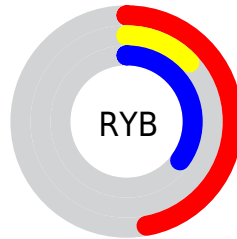

- Red (47%)
- Yellow (13%)
- Blue (35%)