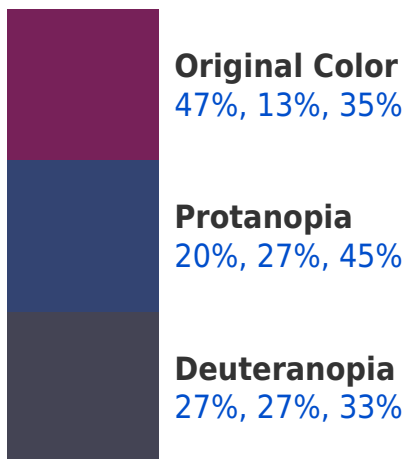

Any Text WCAG AAA ✓ Pass

Black Background

This preview shows how the RGBPercent color 47%, 13%, 35% looks on a black background.

Color Contrast Check

Large Text (above 18pt) WCAG AA × Fail

Any Text WCAG AA × Fail

Large Text (above 18pt) WCAG AAA × Fail

Any Text WCAG AAA × Fail

If you want to check with other color combinations, try the [Color Contrast Checker](#).

RGBPercent 47%, 13%, 35%

Background

This preview shows how black text looks on a background with the RGBPercent color 47%, 13%, 35%.

This preview shows how white text looks on a background with the RGBPercent color 47%, 13%, 35%.

Color Blindness Simulation

Color vision deficiency is a very complex topic, and I could not describe the different causes any better than Wikipedia does, so if you want to learn more, you should check out their [article about color blindness](#).

Dichromacy

Tritanopia
45%, 18%, 19%

Trichromacy

Original Color

47%, 13%, 35%

Protanomaly

29%, 22%, 42%

Deuteranomaly