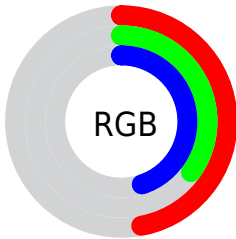

Distribution

- Red (47%)
- Green (35%)
- Blue (45%)