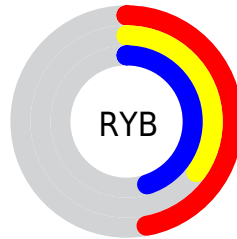

- Red (47%)
- Yellow (35%)
- Blue (45%)