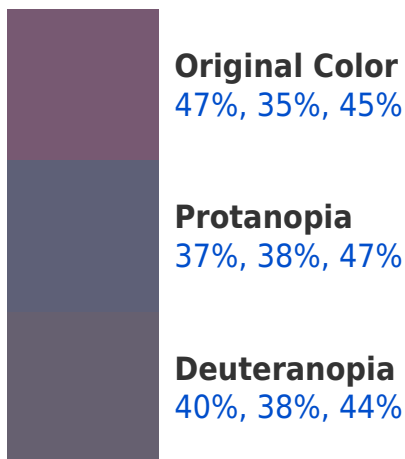

## RGBPercent 47%, 35%, 45%

### Background

This preview shows how black text looks on a background with the RGBPercent color 47%, 35%, 45%.

This preview shows how white text looks on a background with the RGBPercent color 47%, 35%, 45%.

## Dichromacy

**Tritanopia**  
46%, 36%, 39%

# Trichromacy

**Original Color**

47%, 35%, 45%

**Protanomaly**

40%, 37%, 47%

**Deuteranomaly**

42%, 37%, 45%

**Tritanomaly**