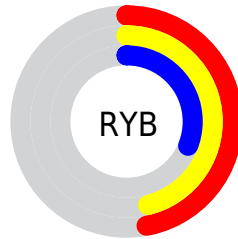

- Red (47%)
- Yellow (46%)
- Blue (31%)