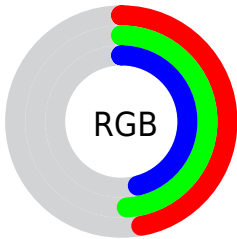

Distribution

Red (47%)

Green (49%)

Blue (46%)