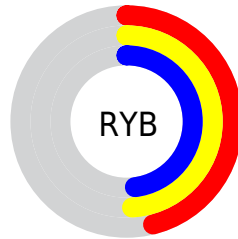

Details

The RGBPercent color **47%, 49%, 46%** is a dark color, and the websafe version is hex **666666**. A complement of this color would be **48%, 46%, 49%**, and the grayscale version is **48%, 48%, 48%**.

A 20% lighter version of the original color is **67%, 70%, 66%**, and **28%, 30%, 27%** is the 20% darker color. If you saturate the color by 10%, you get **44%, 49%, 41%**, and if you desaturate by 10%, it is **50%, 49%, 51%**.

Distribution

Red (47%)

Green (49%)

Blue (46%)

Red (46%)

Yellow (49%)

Blue (48%)

Cyan (4%)