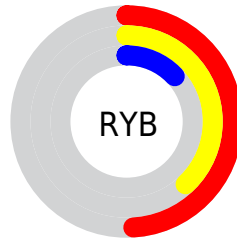

- Red (49%)
- Yellow (38%)
- Blue (13%)