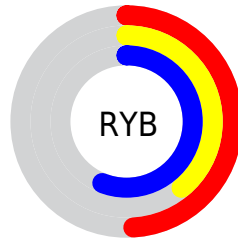

# Details

The RGBPercent color **49%, 39%, 56%** is a dark color, and the websafe version is hex **666699**. A complement of this color would be **46%, 56%, 39%**, and the grayscale version is **44%, 44%, 44%**.

A 20% lighter version of the original color is **70%, 59%, 77%**, and **29%, 20%, 36%** is the 20% darker color. If you saturate the color by 10%, you get **47%, 33%, 56%**, and if you desaturate by 10%, it is **51%, 45%, 56%**.

# Distribution

Red (49%)

Green (39%)

Blue (56%)

Red (49%)

Yellow (39%)

Blue (56%)

Cyan (13%)