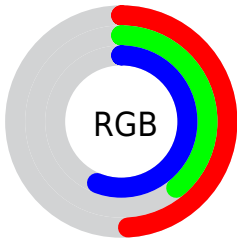

Distribution

Red (49%)

Green (39%)

Blue (56%)