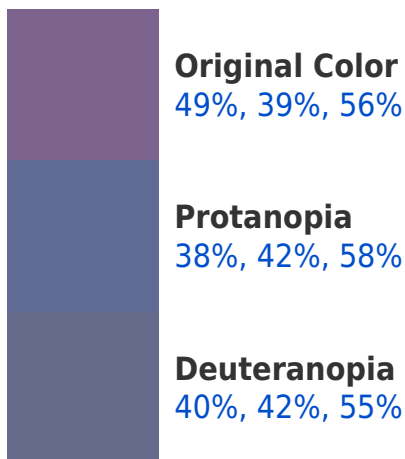

# RGBPercent 49%, 39%, 56%

## Background

This preview shows how black text looks on a background with the RGBPercent color 49%, 39%, 56%.

This preview shows how white text looks on a background with the RGBPercent color 49%, 39%, 56%.

# Color Blindness Simulation

Color vision deficiency is a very complex topic, and I could not describe the different causes any better than Wikipedia does, so if you want to learn more, you should check out their [article about color blindness](#).

## Dichromacy