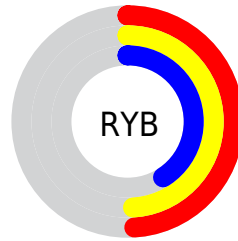

Details

The RGBPercent color **49%, 45%, 41%** is a dark color, and the websafe version is hex **666666**. A complement of this color would be **41%, 45%, 49%**, and the grayscale version is **46%, 46%, 46%**.

A 20% lighter version of the original color is **70%, 65%, 61%**, and **30%, 26%, 23%** is the 20% darker color. If you saturate the color by 10%, you get **49%, 43%, 36%**, and if you desaturate by 10%, it is **49%, 47%, 46%**.

Distribution

Red (49%)

Green (45%)

Blue (41%)

Red (49%)

Yellow (49%)

Blue (41%)

Cyan (0%)