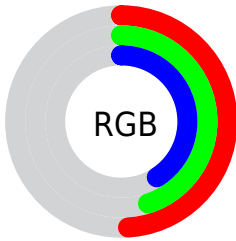

Distribution

Red (49%)

Green (45%)

Blue (41%)