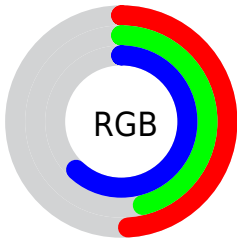

Distribution

Red (49%)

Green (46%)

Blue (62%)