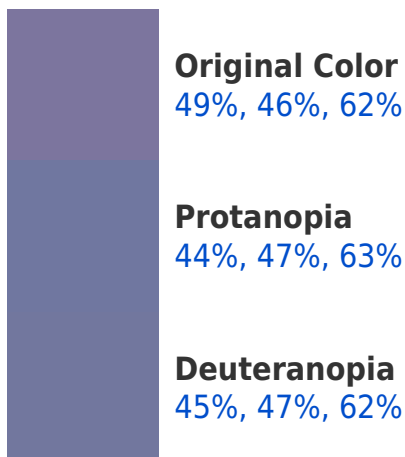

Color Blindness Simulation

Color vision deficiency is a very complex topic, and I could not describe the different causes any better than Wikipedia does, so if you want to learn more, you should check out their [article about color blindness](#).

Dichromacy