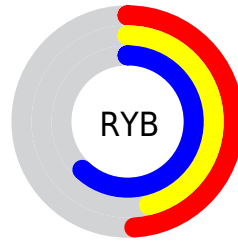

# Details

The RGBPercent color **49%, 46%, 62%** is a dark color, and the websafe version is hex **666699**. A complement of this color would be **59%, 62%, 46%**, and the grayscale version is **49%, 49%, 49%**.

A 20% lighter version of the original color is **70%, 66%, 84%**, and **29%, 27%, 42%** is the 20% darker color. If you saturate the color by 10%, you get **44%, 40%, 62%**, and if you desaturate by 10%, it is **54%, 52%, 62%**.

# Distribution

Red (49%)

Green (46%)

Blue (62%)

Red (49%)

Yellow (46%)

Blue (62%)

Cyan (21%)