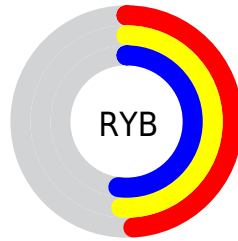

- Red (49%)
- Yellow (51%)
- Blue (52%)