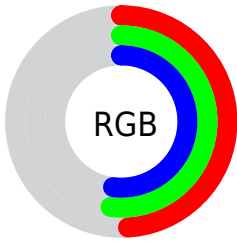

Distribution

- Red (49%)
- Green (52%)
- Blue (52%)