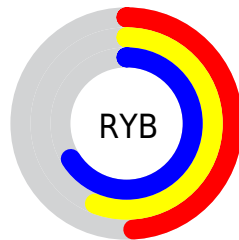

Details

The RGBPercent color **49%, 60%, 66%** is a dark color, and the websafe version is hex **669999**. A complement of this color would be **66%, 55%, 49%**, and the grayscale version is **57%, 57%, 57%**.

A 20% lighter version of the original color is **70%, 81%, 87%**, and **29%, 40%, 45%** is the 20% darker color. If you saturate the color by 10%, you get **42%, 58%, 66%**, and if you desaturate by 10%, it is **56%, 62%, 66%**.

Distribution

Red (49%)

Green (60%)

Blue (66%)

Red (49%)

Yellow (56%)

Blue (66%)

Cyan (26%)