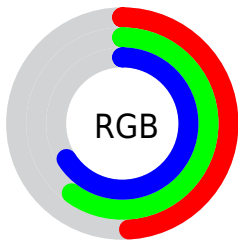

Distribution

Red (49%)

Green (60%)

Blue (66%)