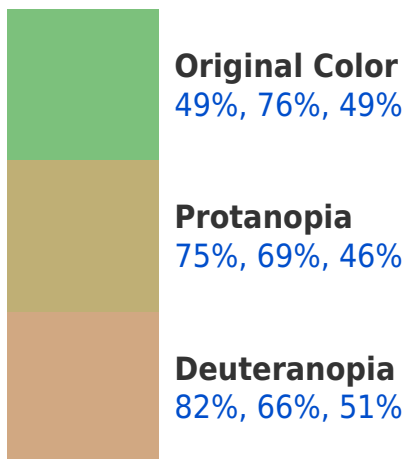

# Black Background

This preview shows how the RGBPercent color 49%, 76%, 49% looks on a black background.

# RGBPercent 49%, 76%, 49%

## Background

This preview shows how black text looks on a background with the RGBPercent color 49%, 76%, 49%.

This preview shows how white text looks on a background with the RGBPercent color 49%, 76%, 49%.

## Dichromacy

**Tritanopia**  
55%, 73%, 78%