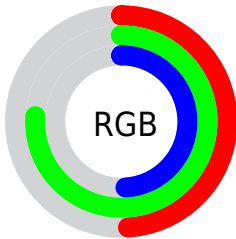

Distribution

- Red (49%)
- Green (76%)
- Blue (49%)