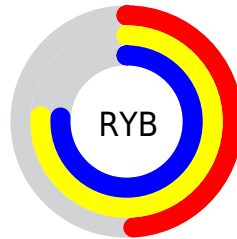

- Red (49%)
- Yellow (76%)
- Blue (76%)