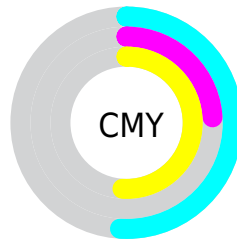

# Details

The RGBPercent color **49%, 76%, 49%** is a dark color, and the websafe version is hex **99CC99**. A complement of this color would be **76%, 49%, 76%**, and the grayscale version is **65%, 65%, 65%**.

A 20% lighter version of the original color is **71%, 98%, 70%**, and **28%, 55%, 29%** is the 20% darker color. If you saturate the color by 10%, you get **42%, 76%, 42%**, and if you desaturate by 10%, it is **56%, 76%, 56%**.

# Distribution

- Red (49%)
- Green (76%)
- Blue (49%)

- Red (49%)
- Yellow (76%)
- Blue (76%)

- Cyan (36%)
- Magenta (0%)
- Yellow (36%)
- Black (24%)

- Cyan (51%)
- Magenta (24%)
- Yellow (51%)

# Brightness & Saturation Gradients

These gradients show how the RGBPercent color 49%, 76%, 49% changes by changing the brightness by 10 percent. The first figure shows a shift by +10% for each color and the second figure -10%.