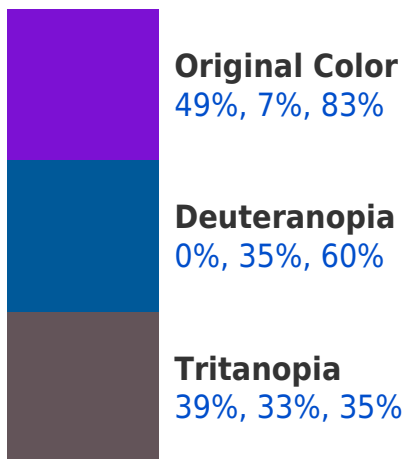

**RGBPercent 49%, 7%, 83%**

## **Background**

This preview shows how black text looks on a background with the RGBPercent color 49%, 7%, 83%.

This preview shows how white text looks on a background with the RGBPercent color 49%, 7%, 83%.

# Color Blindness Simulation

Color vision deficiency is a very complex topic, and I could not describe the different causes any better than Wikipedia does, so if you want to learn more, you should check out their [article about color blindness](#).

## Dichromacy