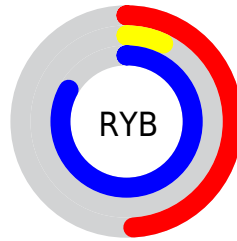

- Red (49%)
- Yellow (7%)
- Blue (83%)