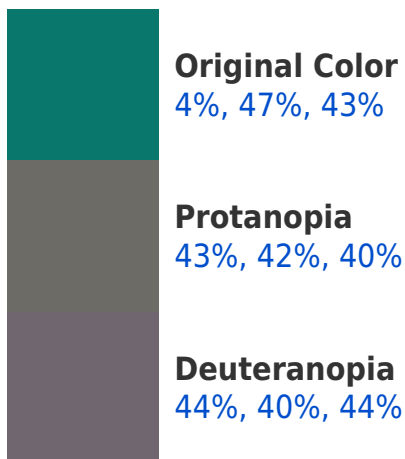

# RGBPercent 4%, 47%, 43%

## Background

This preview shows how black text looks on a background with the RGBPercent color 4%, 47%, 43%.

This preview shows how white text looks on a background with the RGBPercent color 4%, 47%, 43%.

# Color Blindness Simulation

Color vision deficiency is a very complex topic, and I could not describe the different causes any better than Wikipedia does, so if you want to learn more, you should check out their [article about color blindness](#).

## Dichromacy

**Tritanopia**  
12%, 46%, 50%