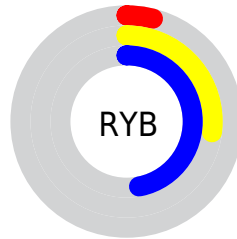

- Red (4%)
- Yellow (27%)
- Blue (47%)