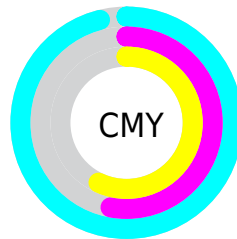

# Details

The RGBPercent color **4%, 47%, 43%** is a dark color, and the websafe version is hex **006666**. A complement of this color would be **47%, 4%, 8%**, and the grayscale version is **34%, 34%, 34%**.

A 20% lighter version of the original color is **32%, 68%, 63%**, and **0%, 28%, 25%** is the 20% darker color. If you saturate the color by 10%, you get **0%, 47%, 43%**, and if you desaturate by 10%, it is **9%, 47%, 44%**.

# Distribution

- Red (4%)
- Green (47%)
- Blue (43%)

- Red (4%)
- Yellow (27%)
- Blue (47%)

- Cyan (91%)
- Magenta (0%)
- Yellow (9%)
- Black (53%)

- Cyan (96%)
- Magenta (53%)
- Yellow (57%)

# Brightness & Saturation Gradients

These gradients show how the RGBPercent color 4%, 47%, 43% changes by changing the brightness by 10 percent. The first figure shows a shift by +10% for each color and the second figure -10%.