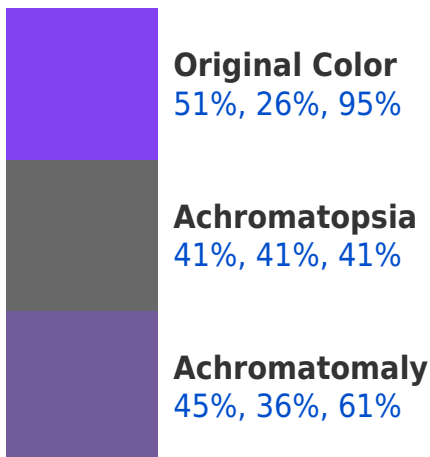

## Background

This preview shows how black text looks on a background with the RGBPercent color 51%, 26%, 95%.

This preview shows how white text looks on a background with the RGBPercent color 51%, 26%, 95%.

## Dichromacy

**Tritanopia**  
38%, 43%, 46%

# Trichromacy

# Monochromacy