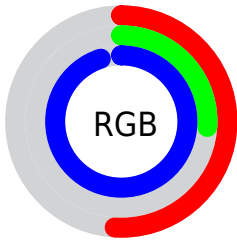

Distribution

Red (51%)

Green (26%)

Blue (95%)