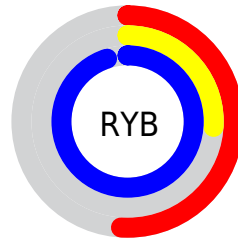

## Conversions Part 2

<b>Format</b>	<b>Color</b>
<b>R<sub>YB</sub></b>	130, 66, 242
Decimal	8536818
CIE <sub>Lab</sub>	45.78, 63.37, -78.13
CIE <sub>LCh</sub>	46, 100.599, 309.048
Yxy	15.1072, 0.2128, 0.1180
Android (android.graphics.Color)	4286726898 (0xFF8242F2)
YUV	105.2000, 67.4424, 21.7496
Hunter-Lab	38.8680, 57.0982, -103.4926

# Details

The RGBPercent color **51%, 26%, 95%** is a light color, and the websafe version is hex **9933FF**. The color can be described as light washed purple. A complement of this color would be **70%, 95%, 26%**, and the grayscale version is **41%, 41%, 41%**.

A 20% lighter version of the original color is **75%, 47%, 100%**, and **26%, 0%, 73%** is the 20% darker color. If you saturate the color by 10%, you get **45%, 16%, 95%**, and if you desaturate by 10%, it is **57%, 36%, 95%**.

# Distribution

Red (51%)

Green (26%)

Blue (95%)

Red (51%)

Yellow (26%)

Blue (95%)

Cyan (46%)