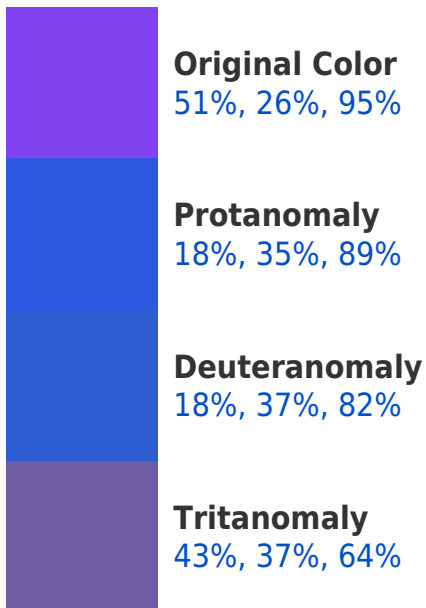

## Background

This preview shows how black text looks on a background with the RGBPercent color 51%, 26%, 95%.

This preview shows how white text looks on a background with the RGBPercent color 51%, 26%, 95%.

# Color Blindness Simulation

Color vision deficiency is a very complex topic, and I could not describe the different causes any better than Wikipedia does, so if you want to learn more, you should check out their [article about color blindness](#).

## Dichromacy

**Tritanopia**  
38%, 43%, 46%

# Trichromacy