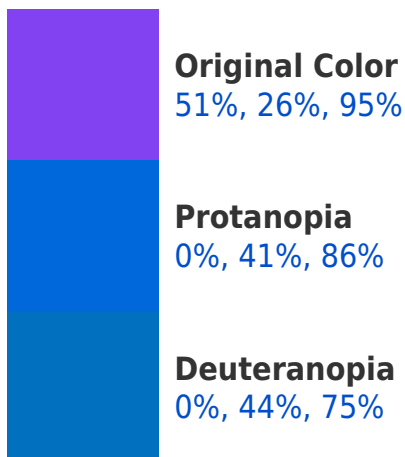

Color Blindness Simulation

Color vision deficiency is a very complex topic, and I could not describe the different causes any better than Wikipedia does, so if you want to learn more, you should check out their [article about color blindness](#).

Dichromacy