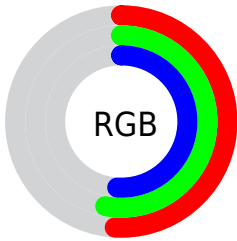

Distribution

- Red (51%)
- Green (53%)
- Blue (51%)