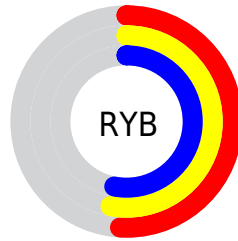

- Red (51%)
- Yellow (53%)
- Blue (53%)