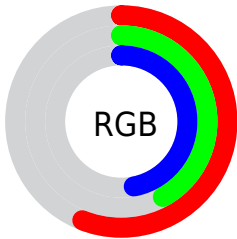

Distribution

- Red (56%)
- Green (42%)
- Blue (47%)