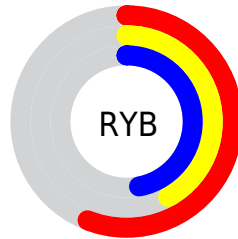

- Red (56%)
- Yellow (42%)
- Blue (47%)