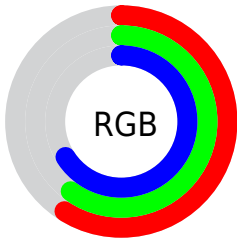

Distribution

- Red (59%)
- Green (60%)
- Blue (66%)