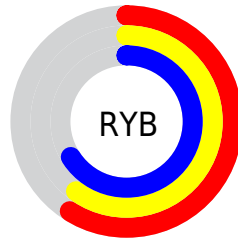

- Red (59%)
- Yellow (60%)
- Blue (66%)