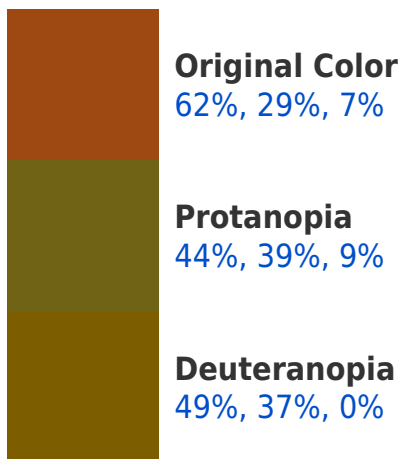

# RGBPercent 62%, 29%, 7%

## Background

This preview shows how black text looks on a background with the RGBPercent color 62%, 29%, 7%.

This preview shows how white text looks on a background with the RGBPercent color 62%, 29%, 7%.

## Dichromacy

**Tritanopia**  
63%, 27%, 29%

# Trichromacy

**Original Color**  
62%, 29%, 7%

**Protanomaly**  
50%, 35%, 9%

**Deuteranomaly**  
54%, 34%, 2%

**Tritanomaly**  
62%, 28%, 21%