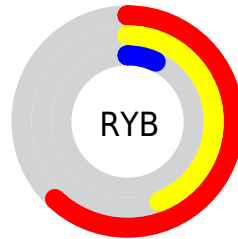

# Details

The RGBPercent color **62%, 29%, 7%** is a dark color, and the websafe version is hex **993300**. A complement of this color would be **7%, 40%, 62%**, and the grayscale version is **36%, 36%, 36%**.

A 20% lighter version of the original color is **85%, 49%, 26%**, and **39%, 10%, 0%** is the 20% darker color. If you saturate the color by 10%, you get **62%, 25%, 1%**, and if you desaturate by 10%, it is **62%, 33%, 13%**.

# Distribution

Red (62%)

Green (29%)

Blue (7%)

Red (62%)

Yellow (44%)

Blue (7%)

Cyan (0%)