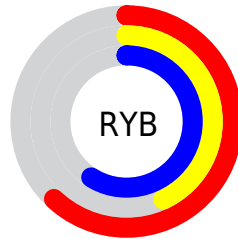

- Red (62%)
- Yellow (43%)
- Blue (59%)