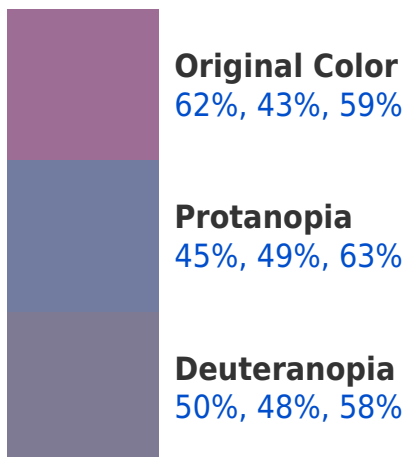

# Black Background

This preview shows how the RGBPercent color 62%, 43%, 59% looks on a black background.

# RGBPercent 62%, 43%, 59%

## Background

This preview shows how black text looks on a background with the RGBPercent color 62%, 43%, 59%.

This preview shows how white text looks on a background with the RGBPercent color 62%, 43%, 59%.

## Dichromacy

**Tritanopia**  
61%, 45%, 49%