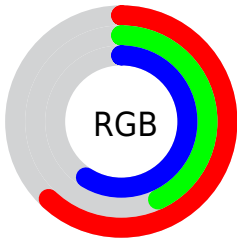

Distribution

- Red (62%)
- Green (43%)
- Blue (59%)