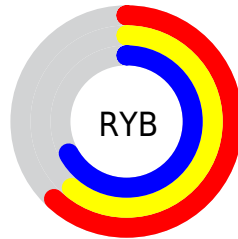

Details

The RGBPercent color **62%, 61%, 67%** is a light color, and the websafe version is hex **999999**. A complement of this color would be **66%, 67%, 61%**, and the grayscale version is **62%, 62%, 62%**.

A 20% lighter version of the original color is **84%, 82%, 89%**, and **42%, 41%, 47%** is the 20% darker color. If you saturate the color by 10%, you get **56%, 54%, 67%**, and if you desaturate by 10%, it is **67%, 68%, 67%**.

Distribution

Red (62%)

Green (61%)

Blue (67%)

Red (62%)

Yellow (61%)

Blue (67%)

Cyan (7%)