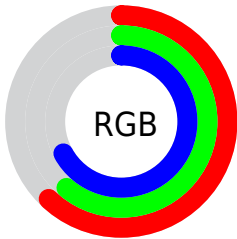

Distribution

Red (62%)

Green (61%)

Blue (67%)