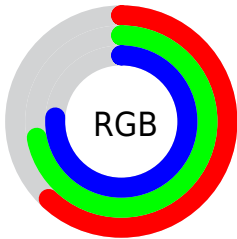

Distribution

Red (62%)

Green (72%)

Blue (76%)