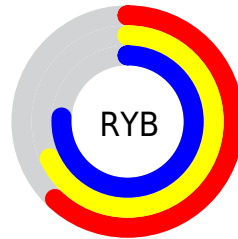

Details

The RGBPercent color **62%, 72%, 76%** is a light color, and the websafe version is hex **99CCCC**. A complement of this color would be **76%, 66%, 62%**, and the grayscale version is **69%, 69%, 69%**.

A 20% lighter version of the original color is **84%, 94%, 98%**, and **42%, 51%, 55%** is the 20% darker color. If you saturate the color by 10%, you get **55%, 70%, 76%**, and if you desaturate by 10%, it is **69%, 74%, 76%**.

Distribution

Red (62%)

Green (72%)

Blue (76%)

Red (62%)

Yellow (68%)

Blue (76%)

Cyan (18%)