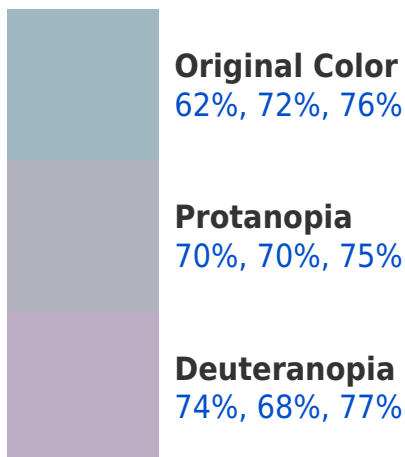

76%, 73%, 62%

38%, 34%, 37%

63%, 0%, 45%

13%, 0%, 9%

Previews

White Background

This preview shows how the RGBPercent color 62%, 72%, 76% looks on a white background.

Color Contrast Check

RGBPercent 62%, 72%, 76%

Background

This preview shows how black text looks on a background with the RGBPercent color 62%, 72%, 76%.

This preview shows how white text looks on a background with the RGBPercent color 62%, 72%, 76%.

Color Blindness Simulation

Color vision deficiency is a very complex topic, and I could not describe the different causes any better than Wikipedia does, so if you want to learn more, you should check out their [article about color blindness](#).

Dichromacy

Tritanopia
62%, 72%, 78%

Trichromacy

Original Color

62%, 72%, 76%

Protanomaly

67%, 71%, 75%

Deuteranomaly