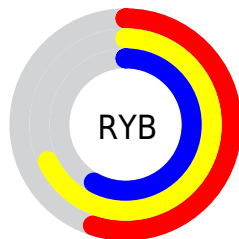

- Red (55%)
- Yellow (68%)
- Blue (58%)