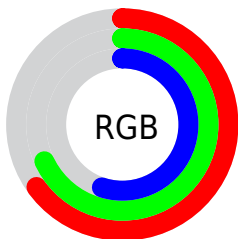

Distribution

- Red (65%)
- Green (68%)
- Blue (55%)