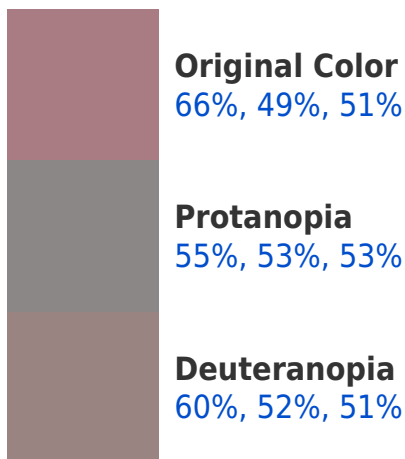

# Black Background

This preview shows how the RGBPercent color 66%, 49%, 51% looks on a black background.

# RGBPercent 66%, 49%, 51%

## Background

This preview shows how black text looks on a background with the RGBPercent color 66%, 49%, 51%.

This preview shows how white text looks on a background with the RGBPercent color 66%, 49%, 51%.

## Dichromacy

**Tritanopia**  
66%, 49%, 53%