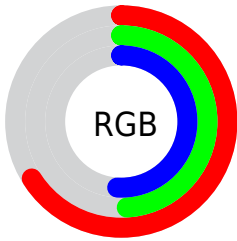

Distribution

- Red (66%)
- Green (49%)
- Blue (51%)