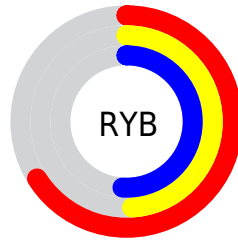

- Red (66%)
- Yellow (49%)
- Blue (51%)