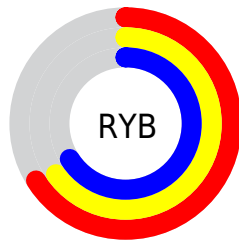

# Details

The RGBPercent color **66%, 65%, 66%** is a light color, and the websafe version is hex **999999**. A complement of this color would be **65%, 66%, 65%**, and the grayscale version is **65%, 65%, 65%**.

A 20% lighter version of the original color is **87%, 87%, 87%**, and **45%, 45%, 45%** is the 20% darker color. If you saturate the color by 10%, you get **66%, 58%, 66%**, and if you desaturate by 10%, it is **66%, 72%, 66%**.

# Distribution

Red (66%)

Green (65%)

Blue (66%)

Red (66%)

Yellow (65%)

Blue (66%)

Cyan (0%)