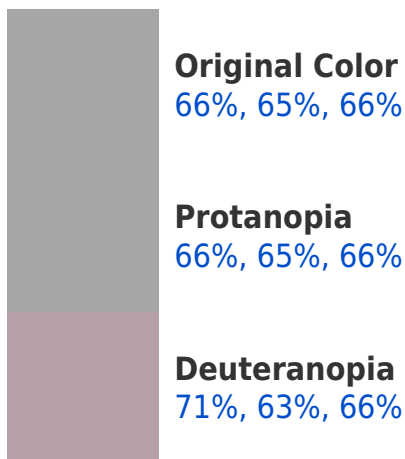

# Black Background

This preview shows how the RGBPercent color 66%, 65%, 66% looks on a black background.

# RGBPercent 66%, 65%, 66%

## Background

This preview shows how black text looks on a background with the RGBPercent color 66%, 65%, 66%.

This preview shows how white text looks on a background with the RGBPercent color 66%, 65%, 66%.

## Dichromacy

**Tritanopia**  
67%, 64%, 69%