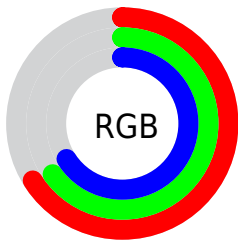

Distribution

Red (66%)

Green (65%)

Blue (66%)