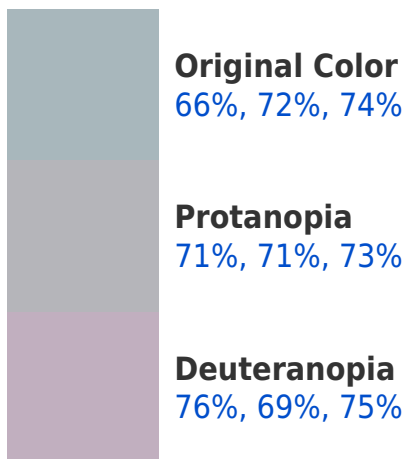

Any Text WCAG AAA × Fail

Black Background

This preview shows how the RGBPercent color 66%, 72%, 74% looks on a black background.

Color Contrast Check

Large Text (above 18pt) WCAG AA ✓ Pass

Any Text WCAG AA ✓ Pass

Large Text (above 18pt) WCAG AAA ✓ Pass

Any Text WCAG AAA ✓ Pass

If you want to check with other color combinations, try the [Color Contrast Checker](#).

RGBPercent 66%, 72%, 74%

Background

This preview shows how black text looks on a background with the RGBPercent color 66%, 72%, 74%.

This preview shows how white text looks on a background with the RGBPercent color 66%, 72%, 74%.

Color Blindness Simulation

Color vision deficiency is a very complex topic, and I could not describe the different causes any better than Wikipedia does, so if you want to learn more, you should check out their [article about color blindness](#).

Dichromacy

Tritanopia
67%, 71%, 77%

Trichromacy

Original Color

66%, 72%, 74%

Protanomaly

69%, 71%, 73%

Deuteranomaly