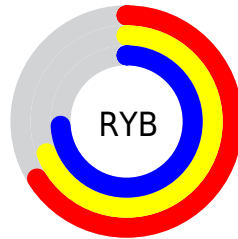

- Red (66%)
- Yellow (69%)
- Blue (74%)