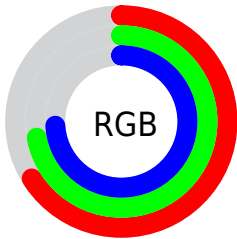

Distribution

- Red (66%)
- Green (72%)
- Blue (74%)