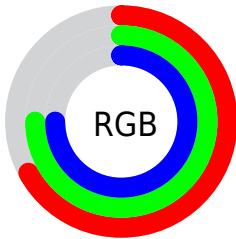

Distribution

- Red (67%)
- Green (75%)
- Blue (75%)