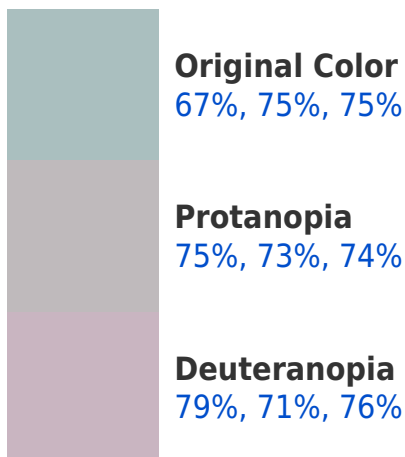

Any Text WCAG AAA × Fail

Black Background

This preview shows how the RGBPercent color 67%, 75%, 75% looks on a black background.

Color Contrast Check

Large Text (above 18pt) WCAG AA ✓ Pass

Any Text WCAG AA ✓ Pass

Large Text (above 18pt) WCAG AAA ✓ Pass

Any Text WCAG AAA ✓ Pass

If you want to check with other color combinations, try the [Color Contrast Checker](#).

RGBPercent 67%, 75%, 75%

Background

This preview shows how black text looks on a background with the RGBPercent color 67%, 75%, 75%.

This preview shows how white text looks on a background with the RGBPercent color 67%, 75%, 75%.

Color Blindness Simulation

Color vision deficiency is a very complex topic, and I could not describe the different causes any better than Wikipedia does, so if you want to learn more, you should check out their [article about color blindness](#).

Dichromacy

Tritanopia
68%, 74%, 80%

Trichromacy

Original Color

67%, 75%, 75%

Protanomaly

72%, 74%, 74%

Deuteranomaly