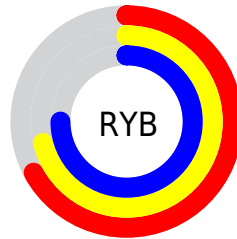

- Red (67%)
- Yellow (71%)
- Blue (75%)