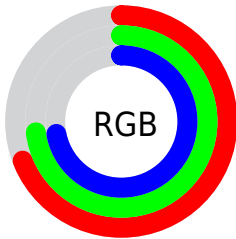

Distribution

Red (69%)

Green (73%)

Blue (72%)