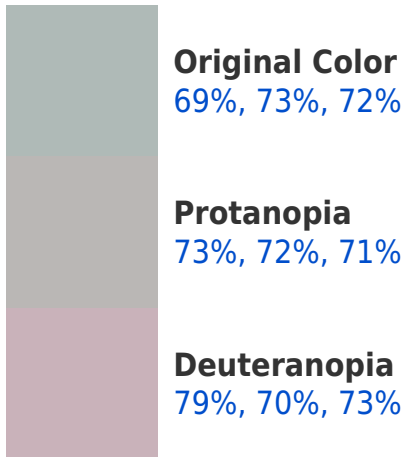

Split-complementary colors differ from the complementary color scheme. The scheme consists of three colors, the original color and two neighbors of the complement color.

75%, 71%, 71%

69%, 73%, 72%

74%, 71%, 74%

RGBPercent 69%, 73%, 72%

Background

This preview shows how black text looks on a background with the RGBPercent color 69%, 73%, 72%.

This preview shows how white text looks on a background with the RGBPercent color 69%, 73%, 72%.

Color Blindness Simulation

Color vision deficiency is a very complex topic, and I could not describe the different causes any better than Wikipedia does, so if you want to learn more, you should check out their [article about color blindness](#).

Dichromacy

Tritanopia
70%, 72%, 78%

Trichromacy

Original Color

69%, 73%, 72%

Protanomaly

72%, 72%, 72%

Deuteranomaly