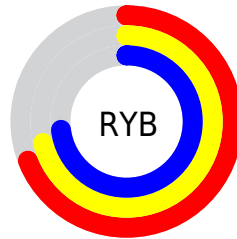

Details

The RGBPercent color **69%, 73%, 72%** is a light color, and the websafe version is hex **CCCCCC**. A complement of this color would be **73%, 69%, 70%**, and the grayscale version is **72%, 72%, 72%**.

A 20% lighter version of the original color is **91%, 95%, 94%**, and **49%, 52%, 51%** is the 20% darker color. If you saturate the color by 10%, you get **62%, 73%, 70%**, and if you desaturate by 10%, it is **76%, 73%, 74%**.

Distribution

Red (69%)

Green (73%)

Blue (72%)

Red (69%)

Yellow (71%)

Blue (73%)

Cyan (5%)