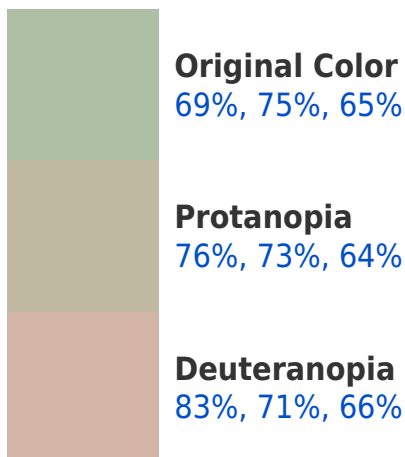

# Black Background

This preview shows how the RGBPercent color 69%, 75%, 65% looks on a black background.

# RGBPercent 69%, 75%, 65%

## Background

This preview shows how black text looks on a background with the RGBPercent color 69%, 75%, 65%.

This preview shows how white text looks on a background with the RGBPercent color 69%, 75%, 65%.

## Dichromacy

**Tritanopia**  
71%, 73%, 79%