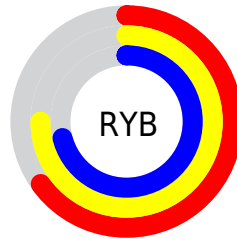

- Red (65%)
- Yellow (75%)
- Blue (71%)