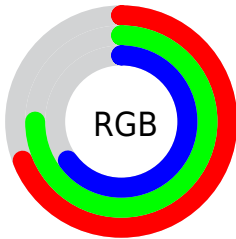

Distribution

- Red (69%)
- Green (75%)
- Blue (65%)