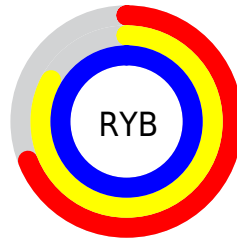

- Red (69%)
- Yellow (83%)
- Blue (100%)