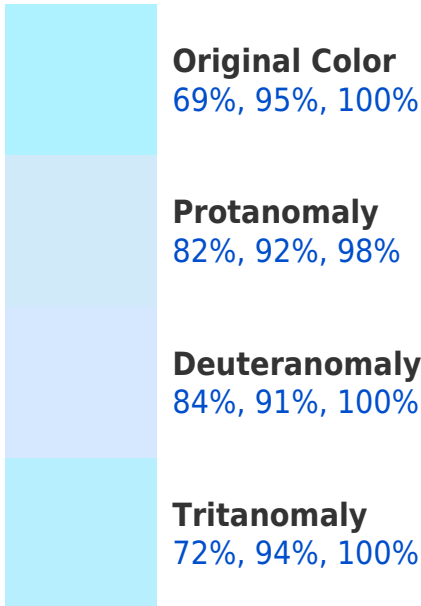

A 20% lighter version of the original color is **91%, 100%, 100%**, and **47%, 73%, 78%** is the 20% darker color. If you saturate the color by 10%, you get **59%, 93%, 100%**, and if you desaturate by 10%, it is **79%, 96%, 100%**.

Large Text (above 18pt) WCAG AAA ✓ Pass

Any Text WCAG AAA ✓ Pass

If you want to check with other color combinations, try the [Color Contrast Checker](#).

RGBPercent 69%, 95%, 100%

Background

This preview shows how black text looks on a background with the RGBPercent color 69%, 95%, 100%.

This preview shows how white text looks on a background with the RGBPercent color 69%, 95%, 100%.

100%.

Color Blindness Simulation

Color vision deficiency is a very complex topic, and I could not describe the different causes any better than Wikipedia does, so if you want to learn more, you should check out their [article about color blindness](#).

Dichromacy

Tritanopia
74%, 94%, 100%

Trichromacy

Monochromacy

CSS Examples

Text

The CSS property to change the color of the text to RGBPercent 69%, 95%, 100% is called "color". The color property can be set on classes, ids or directly on the HTML element.