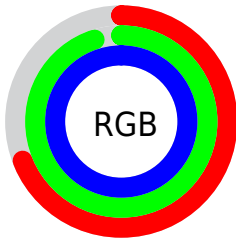

Distribution

- Red (69%)
- Green (95%)
- Blue (100%)