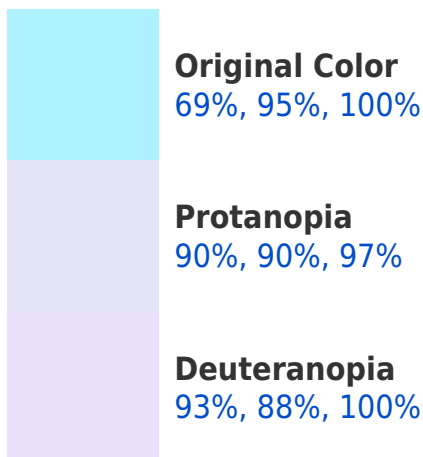

Color Blindness Simulation

Color vision deficiency is a very complex topic, and I could not describe the different causes any better than Wikipedia does, so if you want to learn more, you should check out their [article about color blindness](#).

Dichromacy