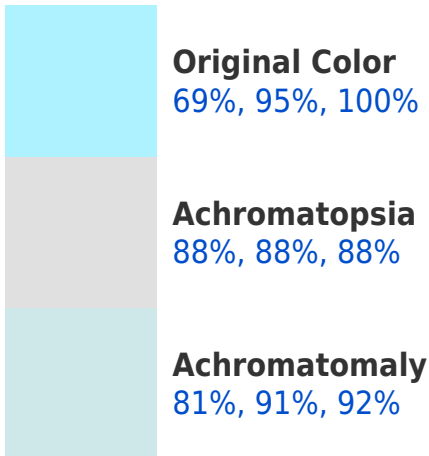

Large Text (above 18pt) WCAG AAA ✓ Pass

Any Text WCAG AAA ✓ Pass

If you want to check with other color combinations, try the [Color Contrast Checker](#).

RGBPercent 69%, 95%, 100%

Background

This preview shows how black text looks on a background with the RGBPercent color 69%, 95%, 100%.

This preview shows how white text looks on a background with the RGBPercent color 69%, 95%, 100%.

100%.

Color Blindness Simulation

Color vision deficiency is a very complex topic, and I could not describe the different causes any better than Wikipedia does, so if you want to learn more, you should check out their [article about color blindness](#).

Dichromacy

Tritanopia
74%, 94%, 100%

Trichromacy

Monochromacy

CSS Examples

Text

The CSS property to change the color of the text to RGBPercent 69%, 95%, 100% is called "color". The color property can be set on classes, ids or directly on the HTML element.

This example shows how text in the color `rgb(69%, 95%, 100%)` looks like.

```
.text, #text, p{  
    color:rgb(69%, 95%, 100%)  
}
```

If you want to add a text shadow in that color use the text-shadow property, you can generate a text shadow directly with our [CSS Text Shadow Generator](#).