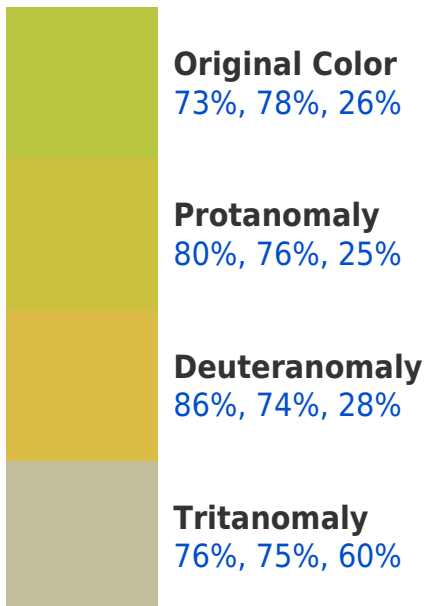

## Background

This preview shows how black text looks on a background with the RGBPercent color 73%, 78%, 26%.

This preview shows how white text looks on a background with the RGBPercent color 73%, 78%, 26%.

# Color Blindness Simulation

Color vision deficiency is a very complex topic, and I could not describe the different causes any better than Wikipedia does, so if you want to learn more, you should check out their [article about color blindness](#).

## Dichromacy

**Tritanopia**  
78%, 73%, 79%

# Trichromacy