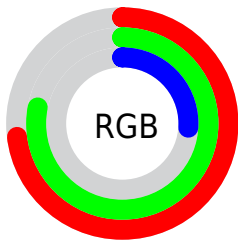

Distribution

- Red (73%)
- Green (78%)
- Blue (26%)