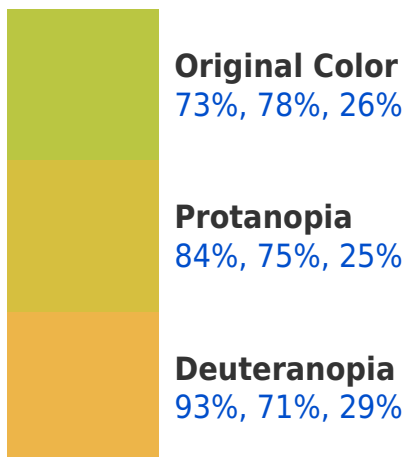

Color Blindness Simulation

Color vision deficiency is a very complex topic, and I could not describe the different causes any better than Wikipedia does, so if you want to learn more, you should check out their [article about color blindness](#).

Dichromacy