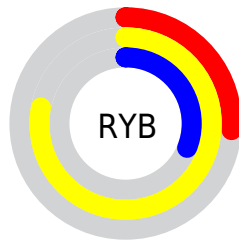

- Red (26%)
- Yellow (78%)
- Blue (31%)