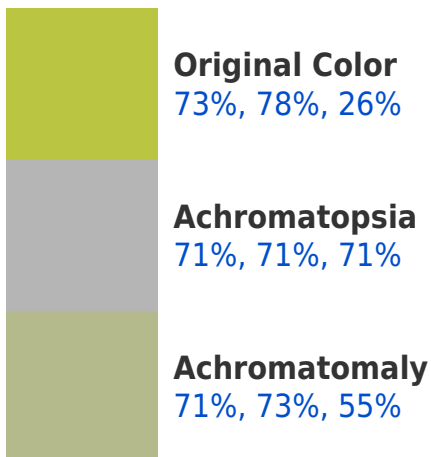

## Background

This preview shows how black text looks on a background with the RGBPercent color 73%, 78%, 26%.

This preview shows how white text looks on a background with the RGBPercent color 73%, 78%, 26%.

## Dichromacy

**Tritanopia**  
78%, 73%, 79%

# Trichromacy

# Monochromacy