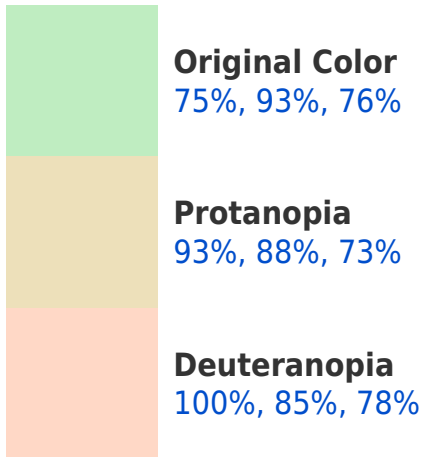

Color Contrast Check

Large Text (above 18pt) WCAG AA ✓ Pass

Any Text WCAG AA ✓ Pass

Large Text (above 18pt) WCAG AAA ✓ Pass

Any Text WCAG AAA ✓ Pass

If you want to check with other color combinations, try the [Color Contrast Checker](#).

RGBPercent 75%, 93%, 76%

Background

This preview shows how black text looks on a background with the RGBPercent color 75%, 93%, 76%.

This preview shows how white text looks on a background with the RGBPercent color 75%, 93%, 76%.

Color Blindness Simulation

Color vision deficiency is a very complex topic, and I could not describe the different causes any better than Wikipedia does, so if you want to learn more, you should check out their [article about color blindness](#).

Dichromacy

Tritanopia
79%, 90%, 97%

Trichromacy

Original Color

75%, 93%, 76%

Protanomaly

86%, 90%, 74%

Deuteranomaly