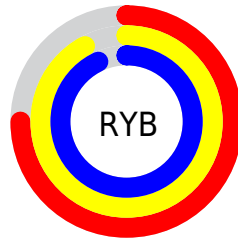

Details

The RGBPercent color **75%, 93%, 76%** is a light color, and the websafe version is hex **CCFFCC**. A complement of this color would be **93%, 75%, 92%**, and the grayscale version is **86%, 86%, 86%**.

A 20% lighter version of the original color is **97%, 100%, 98%**, and **54%, 71%, 55%** is the 20% darker color. If you saturate the color by 10%, you get **66%, 93%, 67%**, and if you desaturate by 10%, it is **84%, 93%, 85%**.

Distribution

Red (75%)

Green (93%)

Blue (76%)

Red (75%)

Yellow (92%)

Blue (93%)

Cyan (19%)