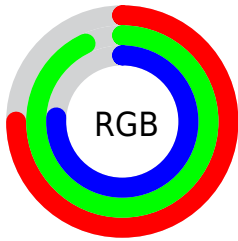

Distribution

Red (75%)

Green (93%)

Blue (76%)