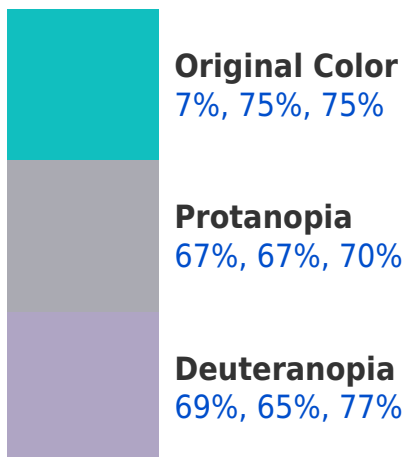

Any Text WCAG AAA × Fail

Black Background

This preview shows how the RGBPercent color 7%, 75%, 75% looks on a black background.

Color Contrast Check

Large Text (above 18pt) WCAG AA ✓ Pass

Any Text WCAG AA ✓ Pass

Large Text (above 18pt) WCAG AAA ✓ Pass

Any Text WCAG AAA ✓ Pass

If you want to check with other color combinations, try the [Color Contrast Checker](#).

RGBPercent 7%, 75%, 75%

Background

This preview shows how black text looks on a background with the RGBPercent color 7%, 75%, 75%.

This preview shows how white text looks on a background with the RGBPercent color 7%, 75%, 75%.

Color Blindness Simulation

Color vision deficiency is a very complex topic, and I could not describe the different causes any better than Wikipedia does, so if you want to learn more, you should check out their [article about color blindness](#).

Dichromacy

Tritanopia
15%, 74%, 80%

Trichromacy

Original Color
7%, 75%, 75%

Protanomaly
45%, 70%, 72%

Deuteranomaly
46%, 69%, 76%

Tritanomaly
12%, 75%, 78%

Monochromacy