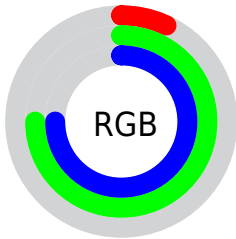

Distribution

- Red (7%)
- Green (75%)
- Blue (75%)