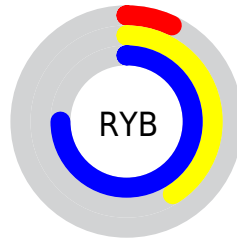

- Red (7%)
- Yellow (41%)
- Blue (75%)