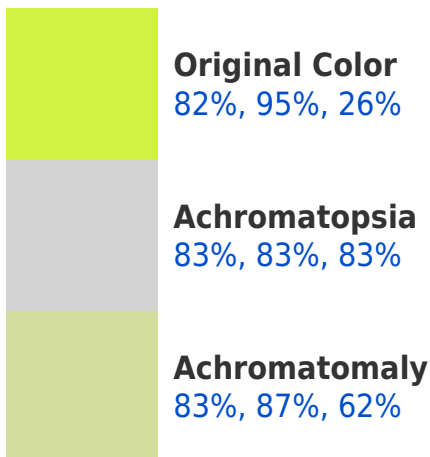

Monochromacy