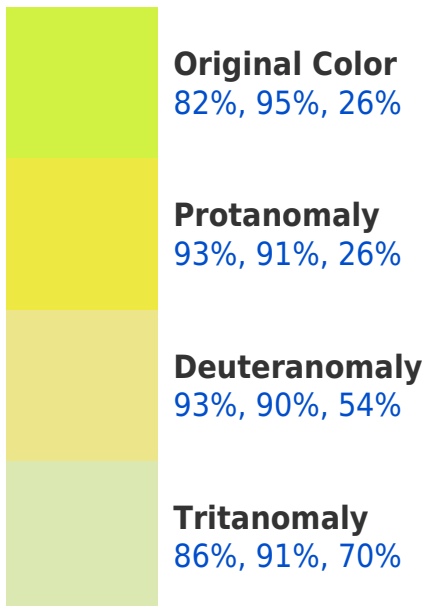

## Background

This preview shows how black text looks on a background with the RGBPercent color 82%, 95%, 26%.

This preview shows how white text looks on a background with the RGBPercent color 82%, 95%, 26%.

# Color Blindness Simulation

Color vision deficiency is a very complex topic, and I could not describe the different causes any better than Wikipedia does, so if you want to learn more, you should check out their [article about color blindness](#).

## Dichromacy

**Tritanopia**  
89%, 89%, 96%

# Trichromacy