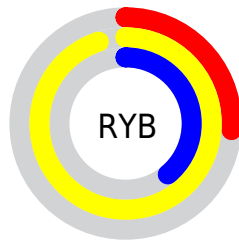

- Red (26%)
- Yellow (95%)
- Blue (39%)