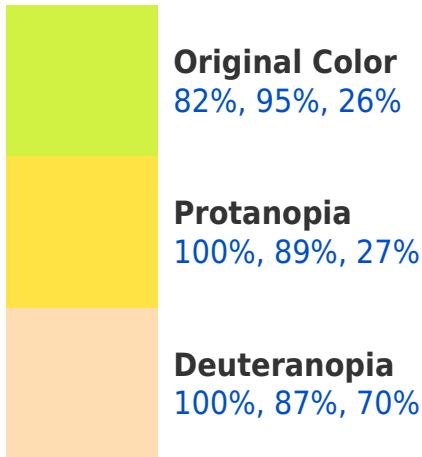

# RGBPercent 82%, 95%, 26%

## Background

This preview shows how black text looks on a background with the RGBPercent color 82%, 95%, 26%.

This preview shows how white text looks on a background with the RGBPercent color 82%, 95%, 26%.

# Color Blindness Simulation

Color vision deficiency is a very complex topic, and I could not describe the different causes any better than Wikipedia does, so if you want to learn more, you should check out their [article about color blindness](#).

## Dichromacy

**Tritanopia**  
89%, 89%, 96%