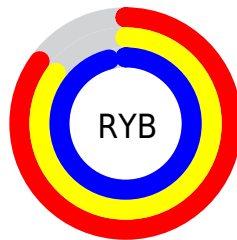

- Red (85%)
- Yellow (85%)
- Blue (96%)