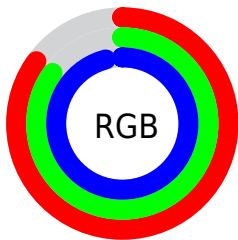

Distribution

- Red (85%)
- Green (85%)
- Blue (96%)