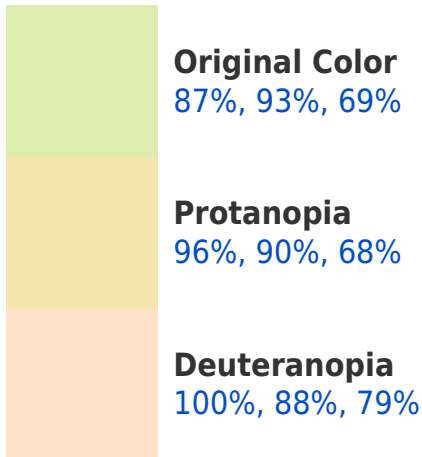

Any Text WCAG AAA × Fail

Black Background

This preview shows how the RGBPercent color 87%, 93%, 69% looks on a black background.

Color Contrast Check

Large Text (above 18pt) WCAG AA ✓ Pass

Any Text WCAG AA ✓ Pass

Large Text (above 18pt) WCAG AAA ✓ Pass

Any Text WCAG AAA ✓ Pass

If you want to check with other color combinations, try the [Color Contrast Checker](#).

RGBPercent 87%, 93%, 69%

Background

This preview shows how black text looks on a background with the RGBPercent color 87%, 93%, 69%.

This preview shows how white text looks on a background with the RGBPercent color 87%, 93%, 69%.

Color Blindness Simulation

Color vision deficiency is a very complex topic, and I could not describe the different causes any better than Wikipedia does, so if you want to learn more, you should check out their [article about color blindness](#).

Dichromacy

Tritanopia
91%, 89%, 96%

Trichromacy

Original Color
87%, 93%, 69%

Protanomaly
93%, 91%, 68%

Deuteranomaly
95%, 90%, 75%

Tritanomaly
89%, 91%, 87%

Monochromacy