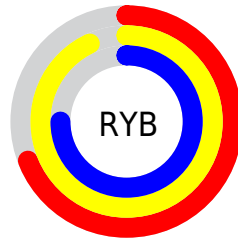

- Red (69%)
- Yellow (93%)
- Blue (75%)