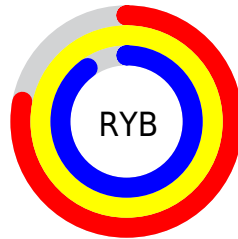

- Red (78%)
- Yellow (100%)
- Blue (90%)