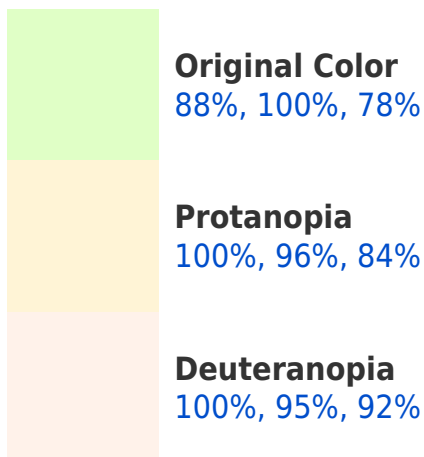

Any Text WCAG AAA × Fail

Black Background

This preview shows how the RGBPercent color 88%, 100%, 78% looks on a black background.

Color Contrast Check

Large Text (above 18pt) WCAG AA ✓ Pass

Any Text WCAG AA ✓ Pass

Large Text (above 18pt) WCAG AAA ✓ Pass

Any Text WCAG AAA ✓ Pass

If you want to check with other color combinations, try the [Color Contrast Checker](#).

RGBPercent 88%, 100%, 78%

Background

This preview shows how black text looks on a background with the RGBPercent color 88%, 100%, 78%.

This preview shows how white text looks on a background with the RGBPercent color 88%, 100%, 78%.

78%

Color Blindness Simulation

Color vision deficiency is a very complex topic, and I could not describe the different causes any better than Wikipedia does, so if you want to learn more, you should check out their [article about color blindness](#).

Dichromacy

Tritanopia

94%, 96%, 100%

Trichromacy

Original Color
88%, 100%, 78%

Protanomaly
96%, 98%, 82%

Deuteranomaly
96%, 97%, 87%

Tritanomaly
92%, 98%, 92%