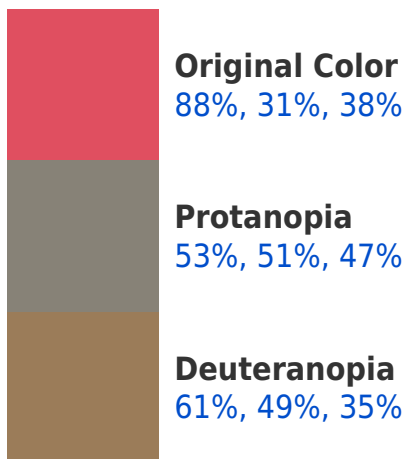

# RGBPercent 88%, 31%, 38%

## Background

This preview shows how black text looks on a background with the RGBPercent color 88%, 31%, 38%.

This preview shows how white text looks on a background with the RGBPercent color 88%, 31%, 38%.

# Color Blindness Simulation

Color vision deficiency is a very complex topic, and I could not describe the different causes any better than Wikipedia does, so if you want to learn more, you should check out their [article about color blindness](#).

## Dichromacy

**Tritanopia**  
88%, 32%, 34%