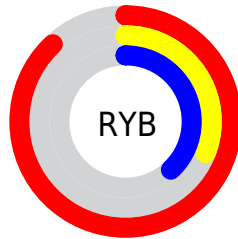

# Details

The RGBPercent color **88%, 31%, 38%** is a dark color, and the websafe version is hex **FF6666**. The color can be described as middle muted rose. A complement of this color would be **31%, 88%, 81%**, and the grayscale version is **49%, 49%, 49%**.

A 20% lighter version of the original color is **100%, 53%, 58%**, and **64%, 3%, 20%** is the 20% darker color. If you saturate the color by 10%, you get **88%, 22%, 30%**, and if you desaturate by 10%, it is **88%, 40%, 46%**.

# Distribution

Red (88%)

Green (31%)

Blue (38%)

Red (88%)

Yellow (31%)

Blue (38%)

Cyan (0%)