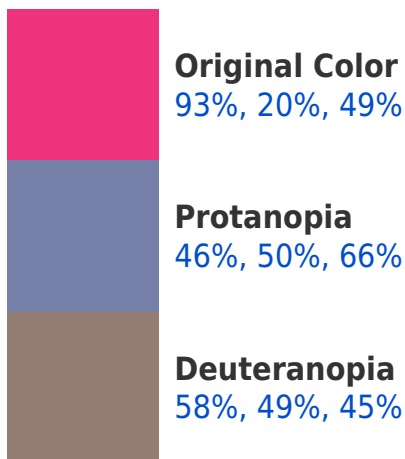

# Black Background

This preview shows how the RGBPercent color 93%, 20%, 49% looks on a black background.

# RGBPercent 93%, 20%, 49%

## Background

This preview shows how black text looks on a background with the RGBPercent color 93%, 20%, 49%.

This preview shows how white text looks on a background with the RGBPercent color 93%, 20%, 49%.

## Dichromacy

**Tritanopia**  
92%, 26%, 27%