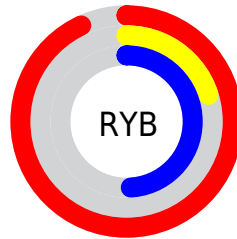

# Details

The RGBPercent color **93%, 20%, 49%** is a dark color, and the websafe version is hex **CC0066**. The color can be described as middle washed rose. A complement of this color would be **20%, 93%, 64%**, and the grayscale version is **45%, 45%, 45%**.

A 20% lighter version of the original color is **100%, 45%, 69%**, and **69%, 0%, 30%** is the 20% darker color. If you saturate the color by 10%, you get **93%, 11%, 44%**, and if you desaturate by 10%, it is **93%, 29%, 55%**.

# Distribution

Red (93%)

Green (20%)

Blue (49%)

Red (93%)

Yellow (20%)

Blue (49%)

Cyan (0%)