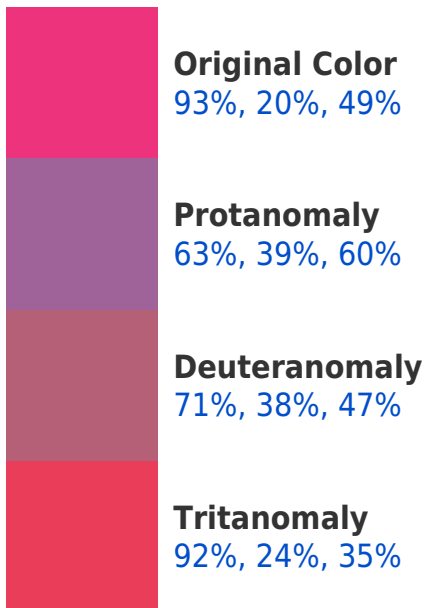

## Background

This preview shows how black text looks on a background with the RGBPercent color 93%, 20%, 49%.

This preview shows how white text looks on a background with the RGBPercent color 93%, 20%, 49%.

# Color Blindness Simulation

Color vision deficiency is a very complex topic, and I could not describe the different causes any better than Wikipedia does, so if you want to learn more, you should check out their [article about color blindness](#).

## Dichromacy

**Tritanopia**  
92%, 26%, 27%

# Trichromacy