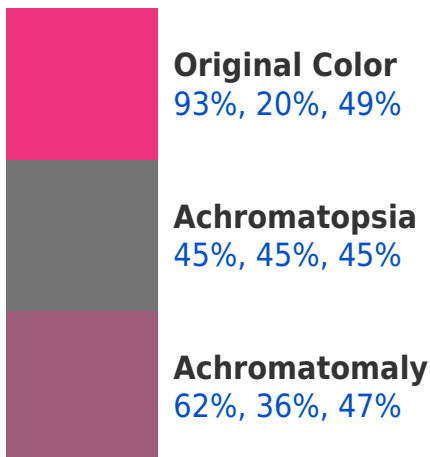

## Background

This preview shows how black text looks on a background with the RGBPercent color 93%, 20%, 49%.

This preview shows how white text looks on a background with the RGBPercent color 93%, 20%, 49%.

## Dichromacy

**Tritanopia**  
92%, 26%, 27%

# Trichromacy

# Monochromacy