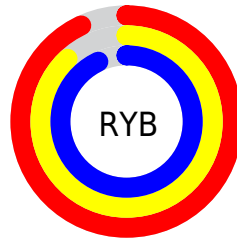

# Details

The RGBPercent color **93%, 88%, 93%** is a light color, and the websafe version is hex **CCCCCC**. A complement of this color would be **88%, 93%, 88%**, and the grayscale version is **90%, 90%, 90%**.

A 20% lighter version of the original color is **100%, 100%, 100%**, and **71%, 66%, 71%** is the 20% darker color. If you saturate the color by 10%, you get **93%, 79%, 93%**, and if you desaturate by 10%, it is **93%, 97%, 93%**.

# Distribution

Red (93%)

Green (88%)

Blue (93%)

Red (93%)

Yellow (88%)

Blue (93%)

Cyan (0%)